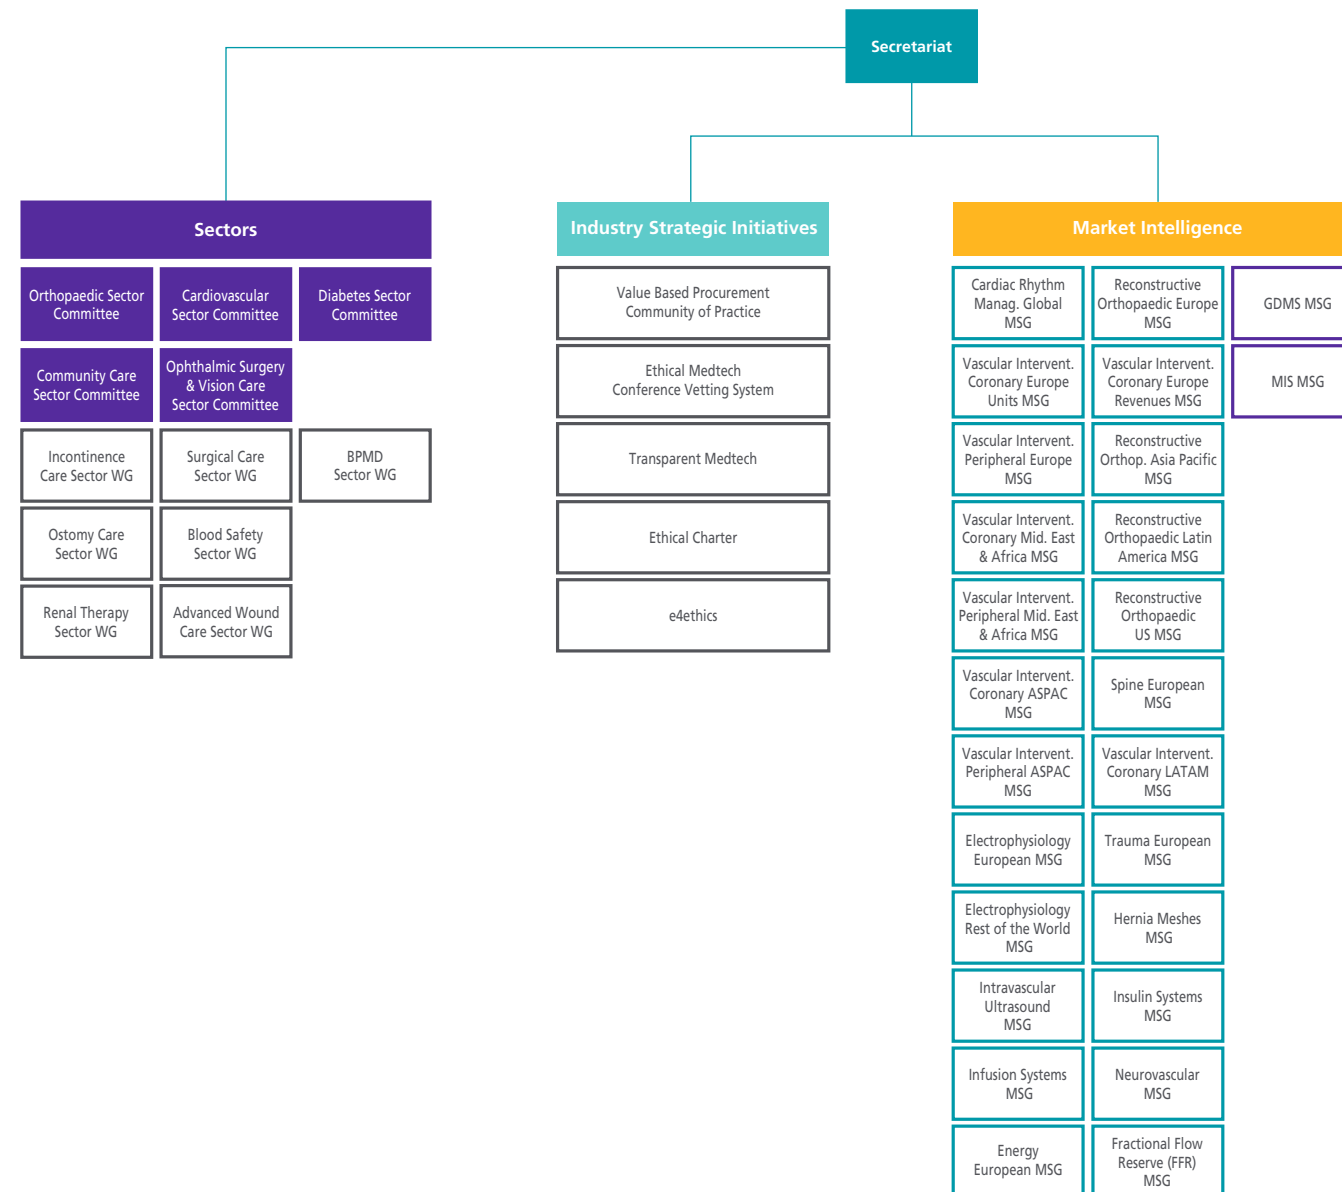

Organisational Chart of Working Groups

Organisational Chart of Working Groups – Additional Services

WG: Working Group
 MSG: Market Survey Group*
 MD ———
 IVD ———

* Participation in a Market Survey Group is open exclusively to companies who are active in the related medical technology segment and willing to contribute their data.