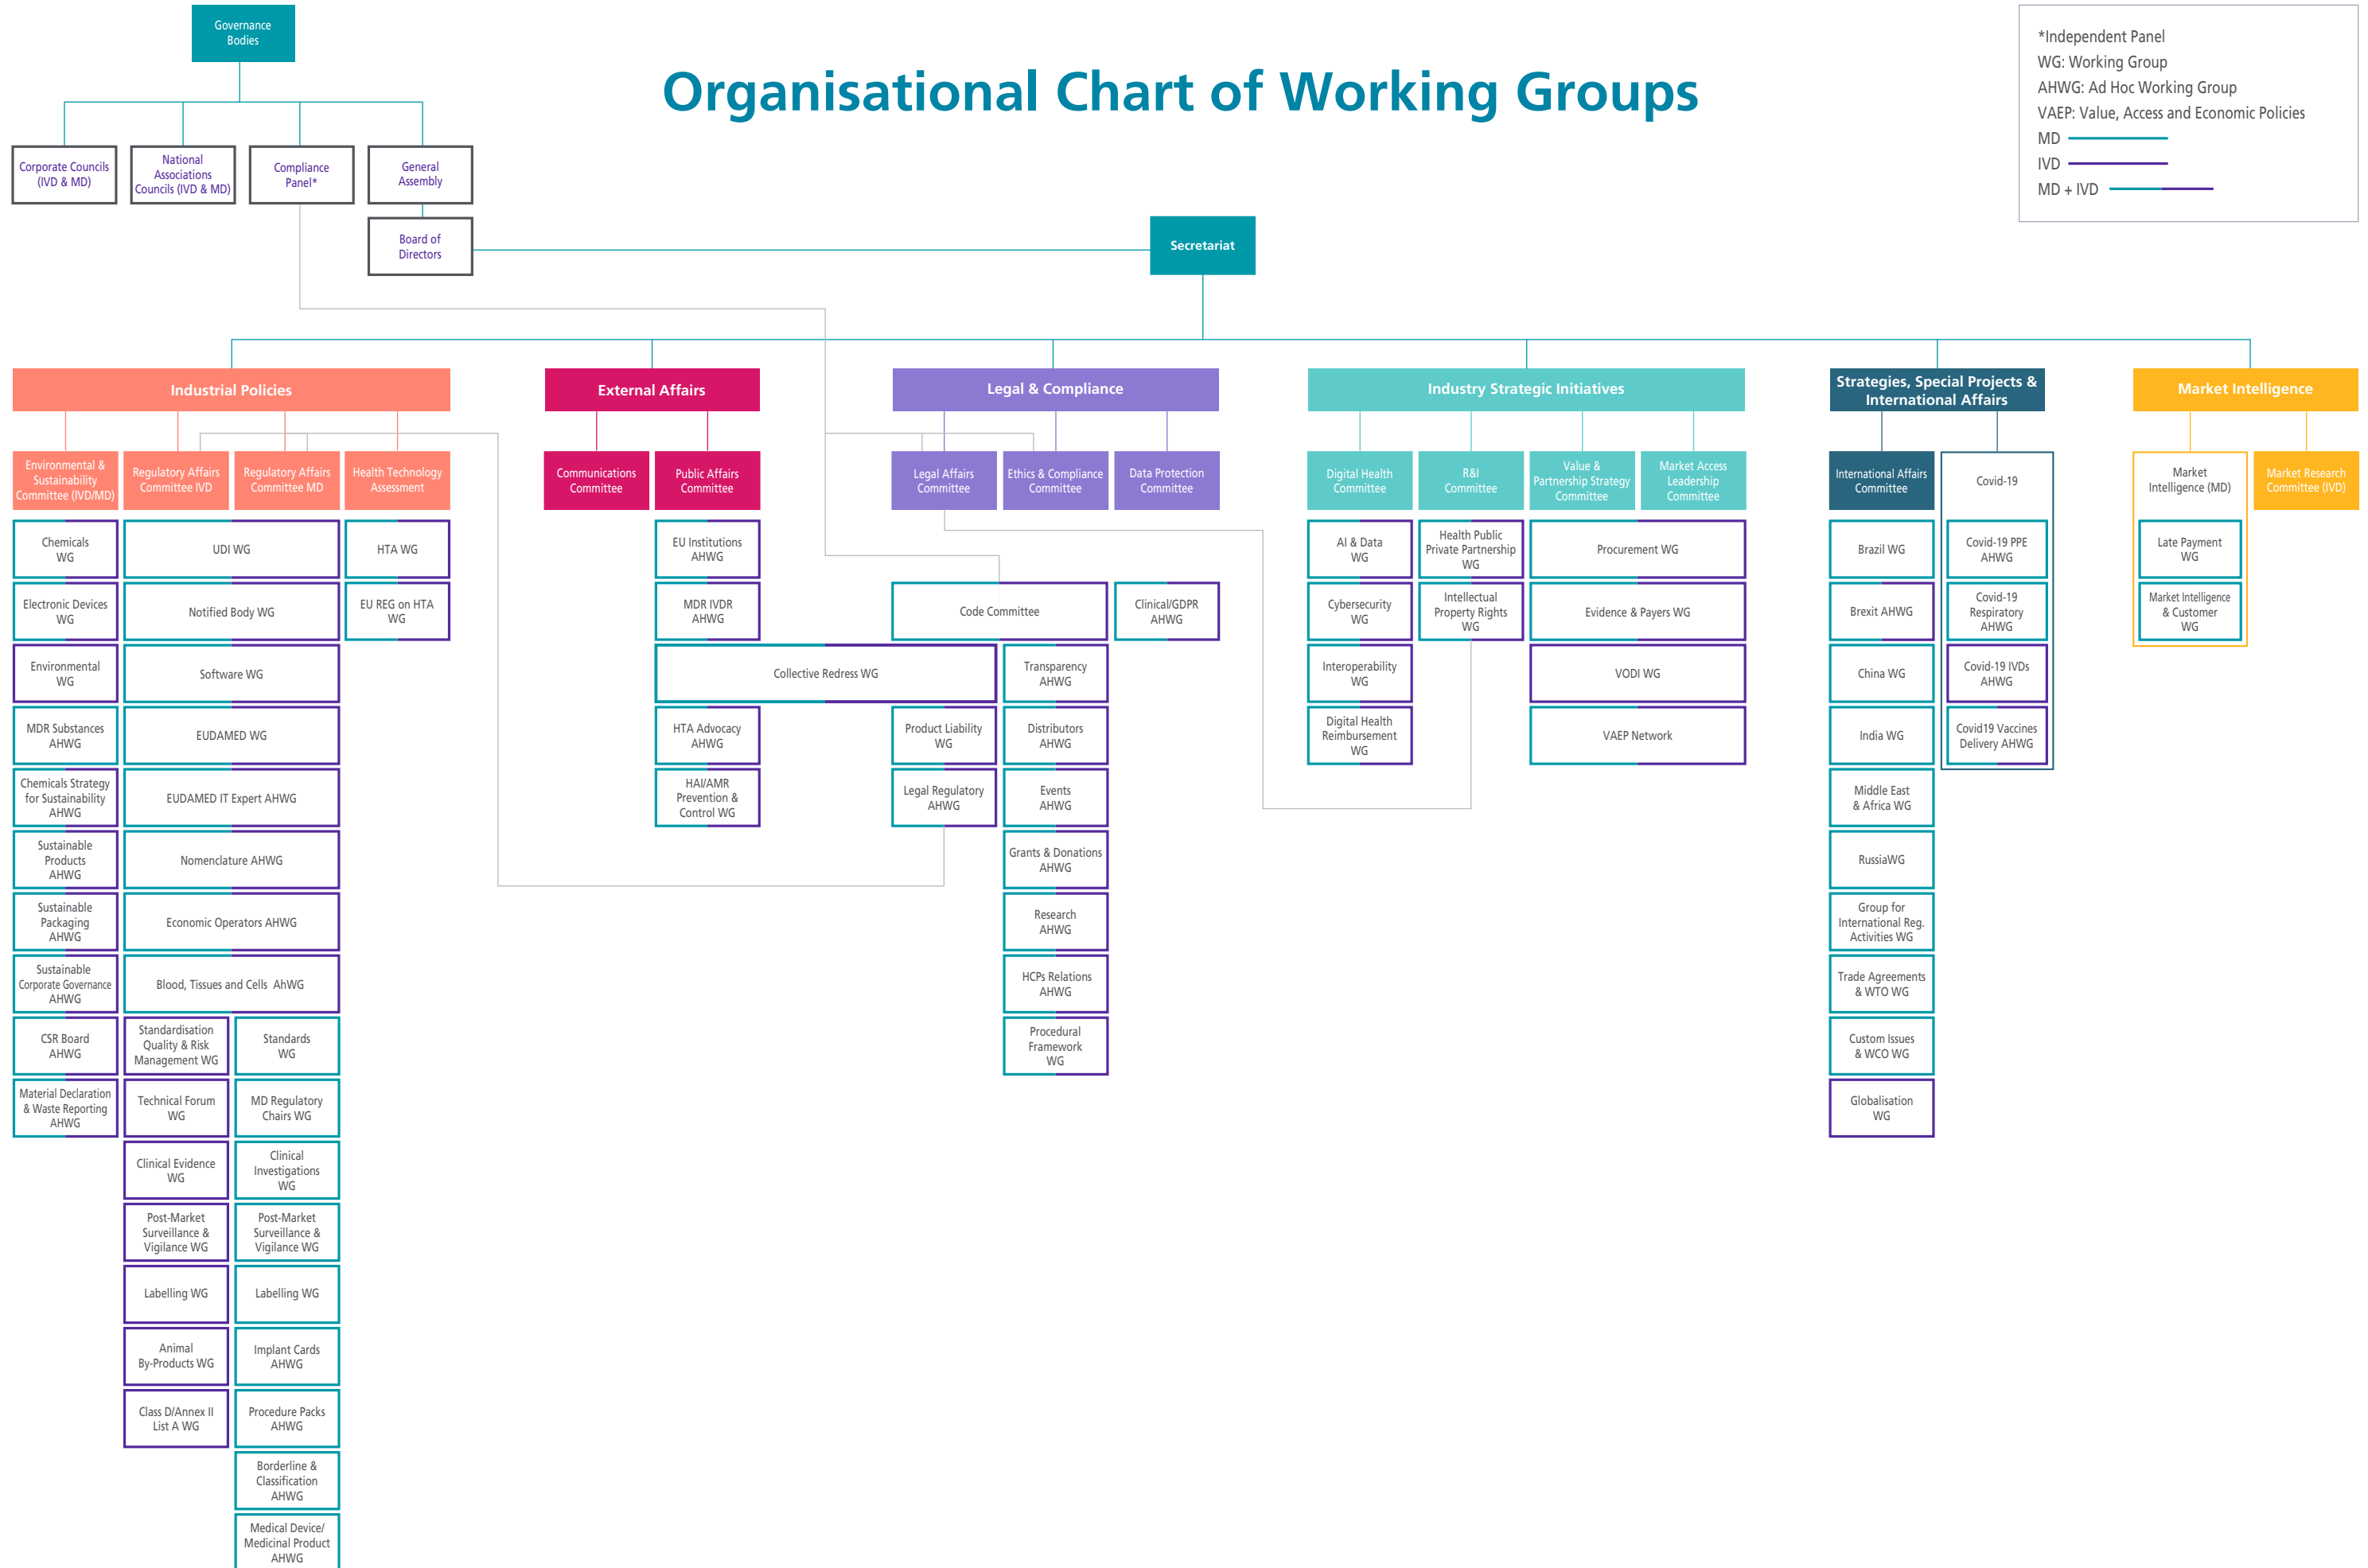

Organisational Chart of Working Groups

Organisational Chart of Working Groups – Additional Services

WG: Working Group
 MSG: Market Survey Group*
 MD ———
 IVD ———

* Participation in a Market Survey Group is open exclusively to companies who are active in the related medical technology segment and willing to contribute their data.