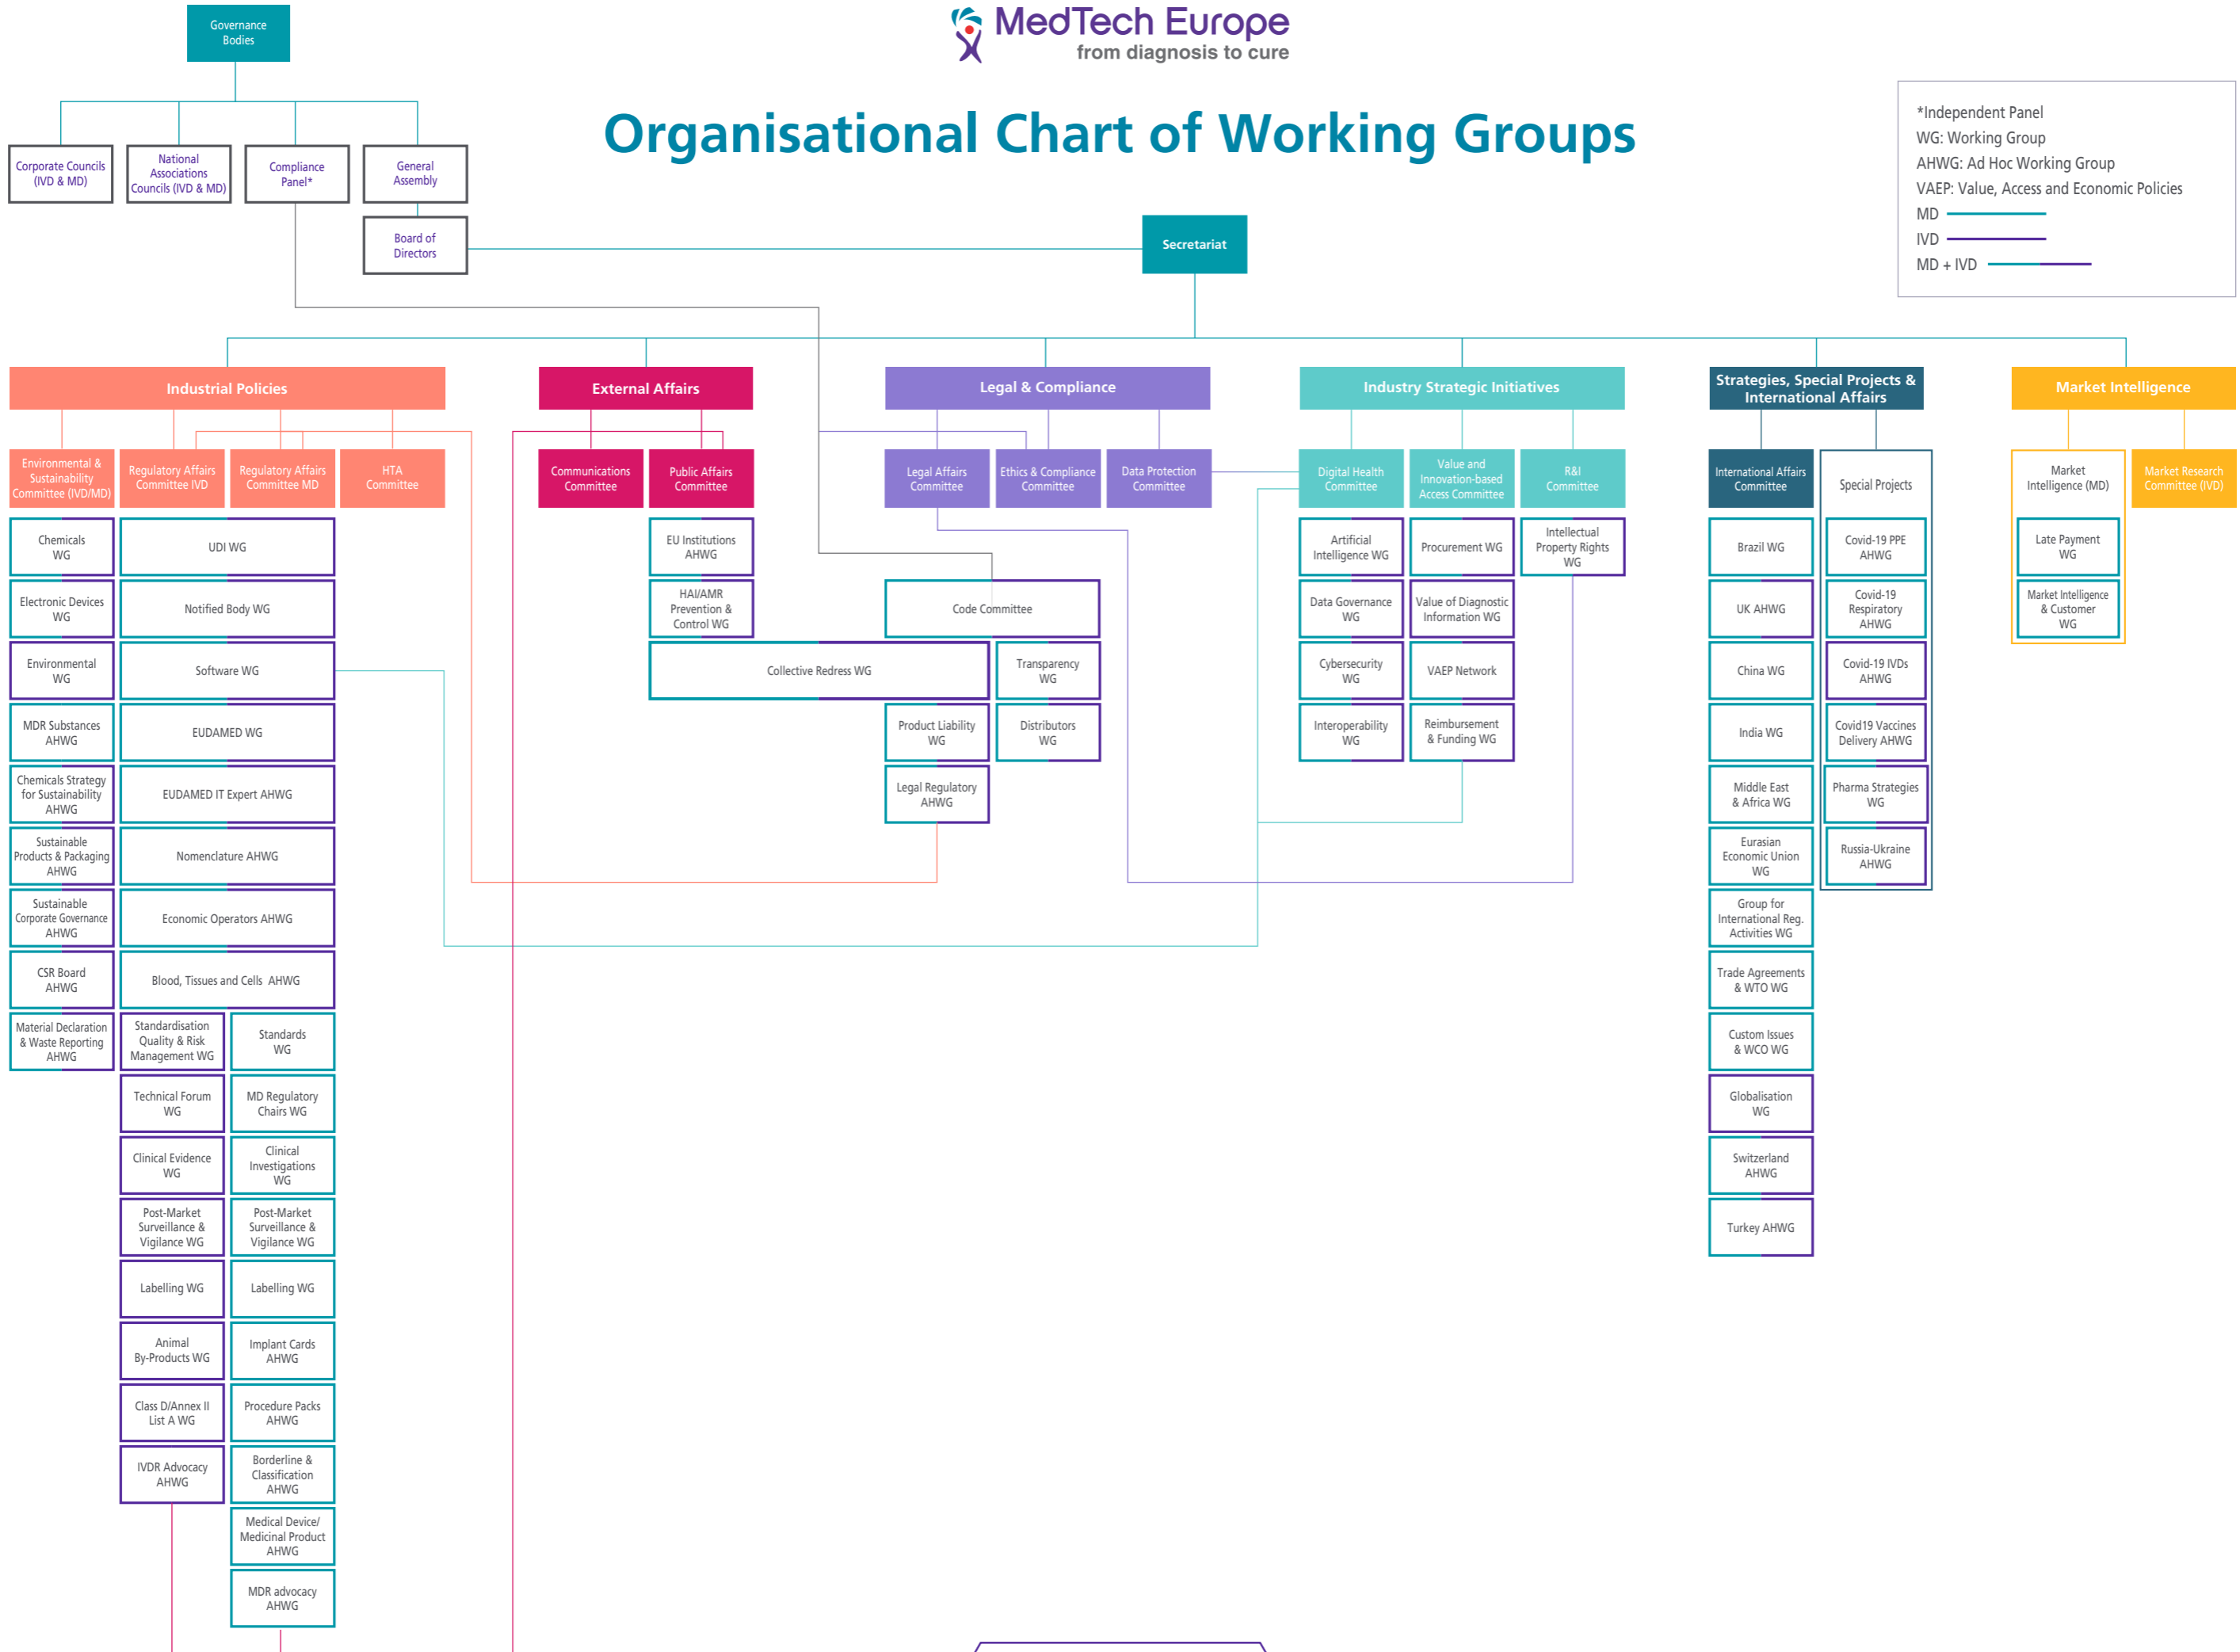

Organisational Chart of Working Groups

Organisational Chart of Working Groups – Additional Services

WG: Working Group
 MSG: Market Survey Group*
 MD ———
 IVD ———

* Participation in a Market Survey Group is open exclusively to companies who are active in the related medical technology segment and willing to contribute their data.