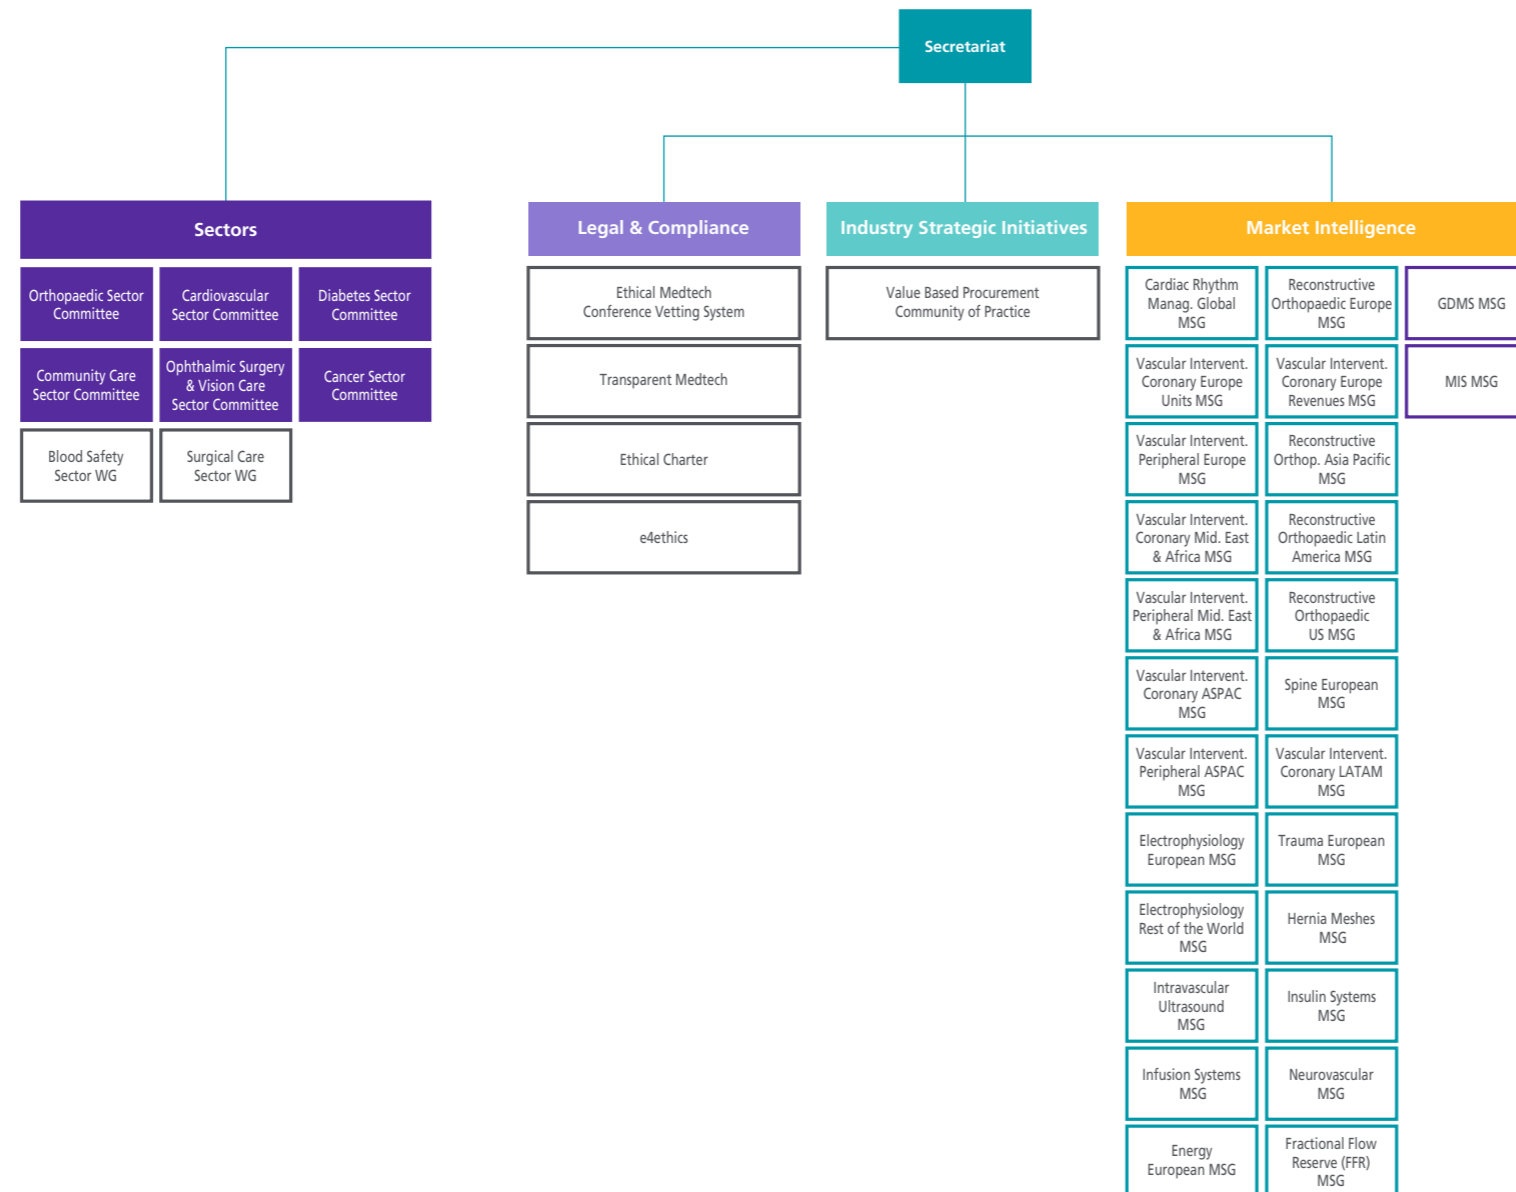

Organisational Chart of Working Groups

Organisational Chart of Working Groups – Additional Services

WG: Working Group
 MSG: Market Survey Group*
 MD ———
 IVD ———

* Participation in a Market Survey Group is open exclusively to companies who are active in the related medical technology segment and willing to contribute their data.